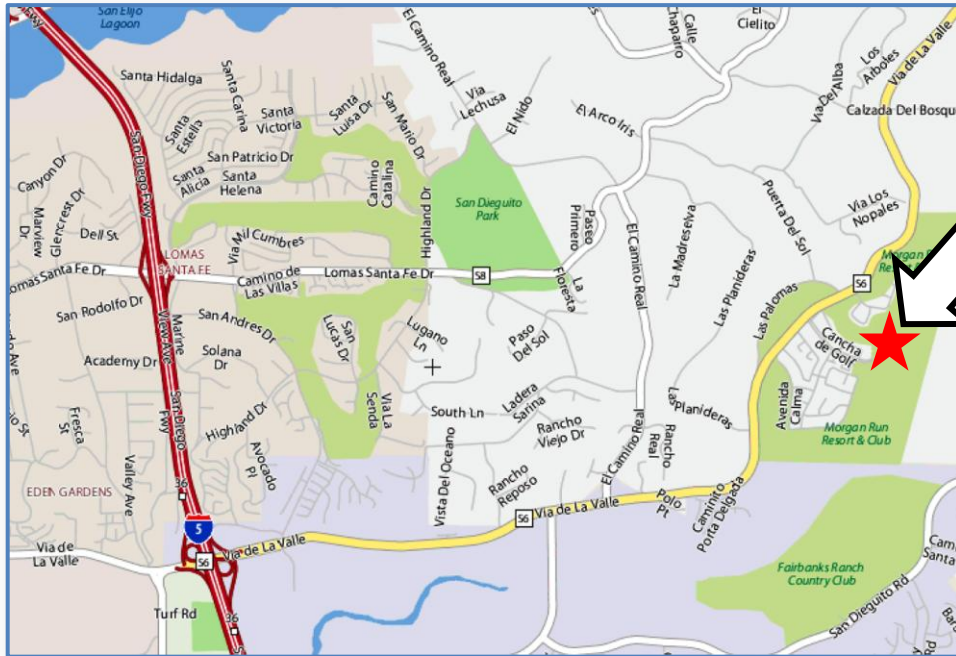

SCORE
FOR THE LIFE OF YOUR BUSINESS

Scan here
to register

SEE BACK FOR MORE INFORMATION AND TO REGISTER

Women's Networking Breakfast

Morgan Run Resort and Club

5690 Cancha de Golf, Rancho Santa Fe, CA 92091